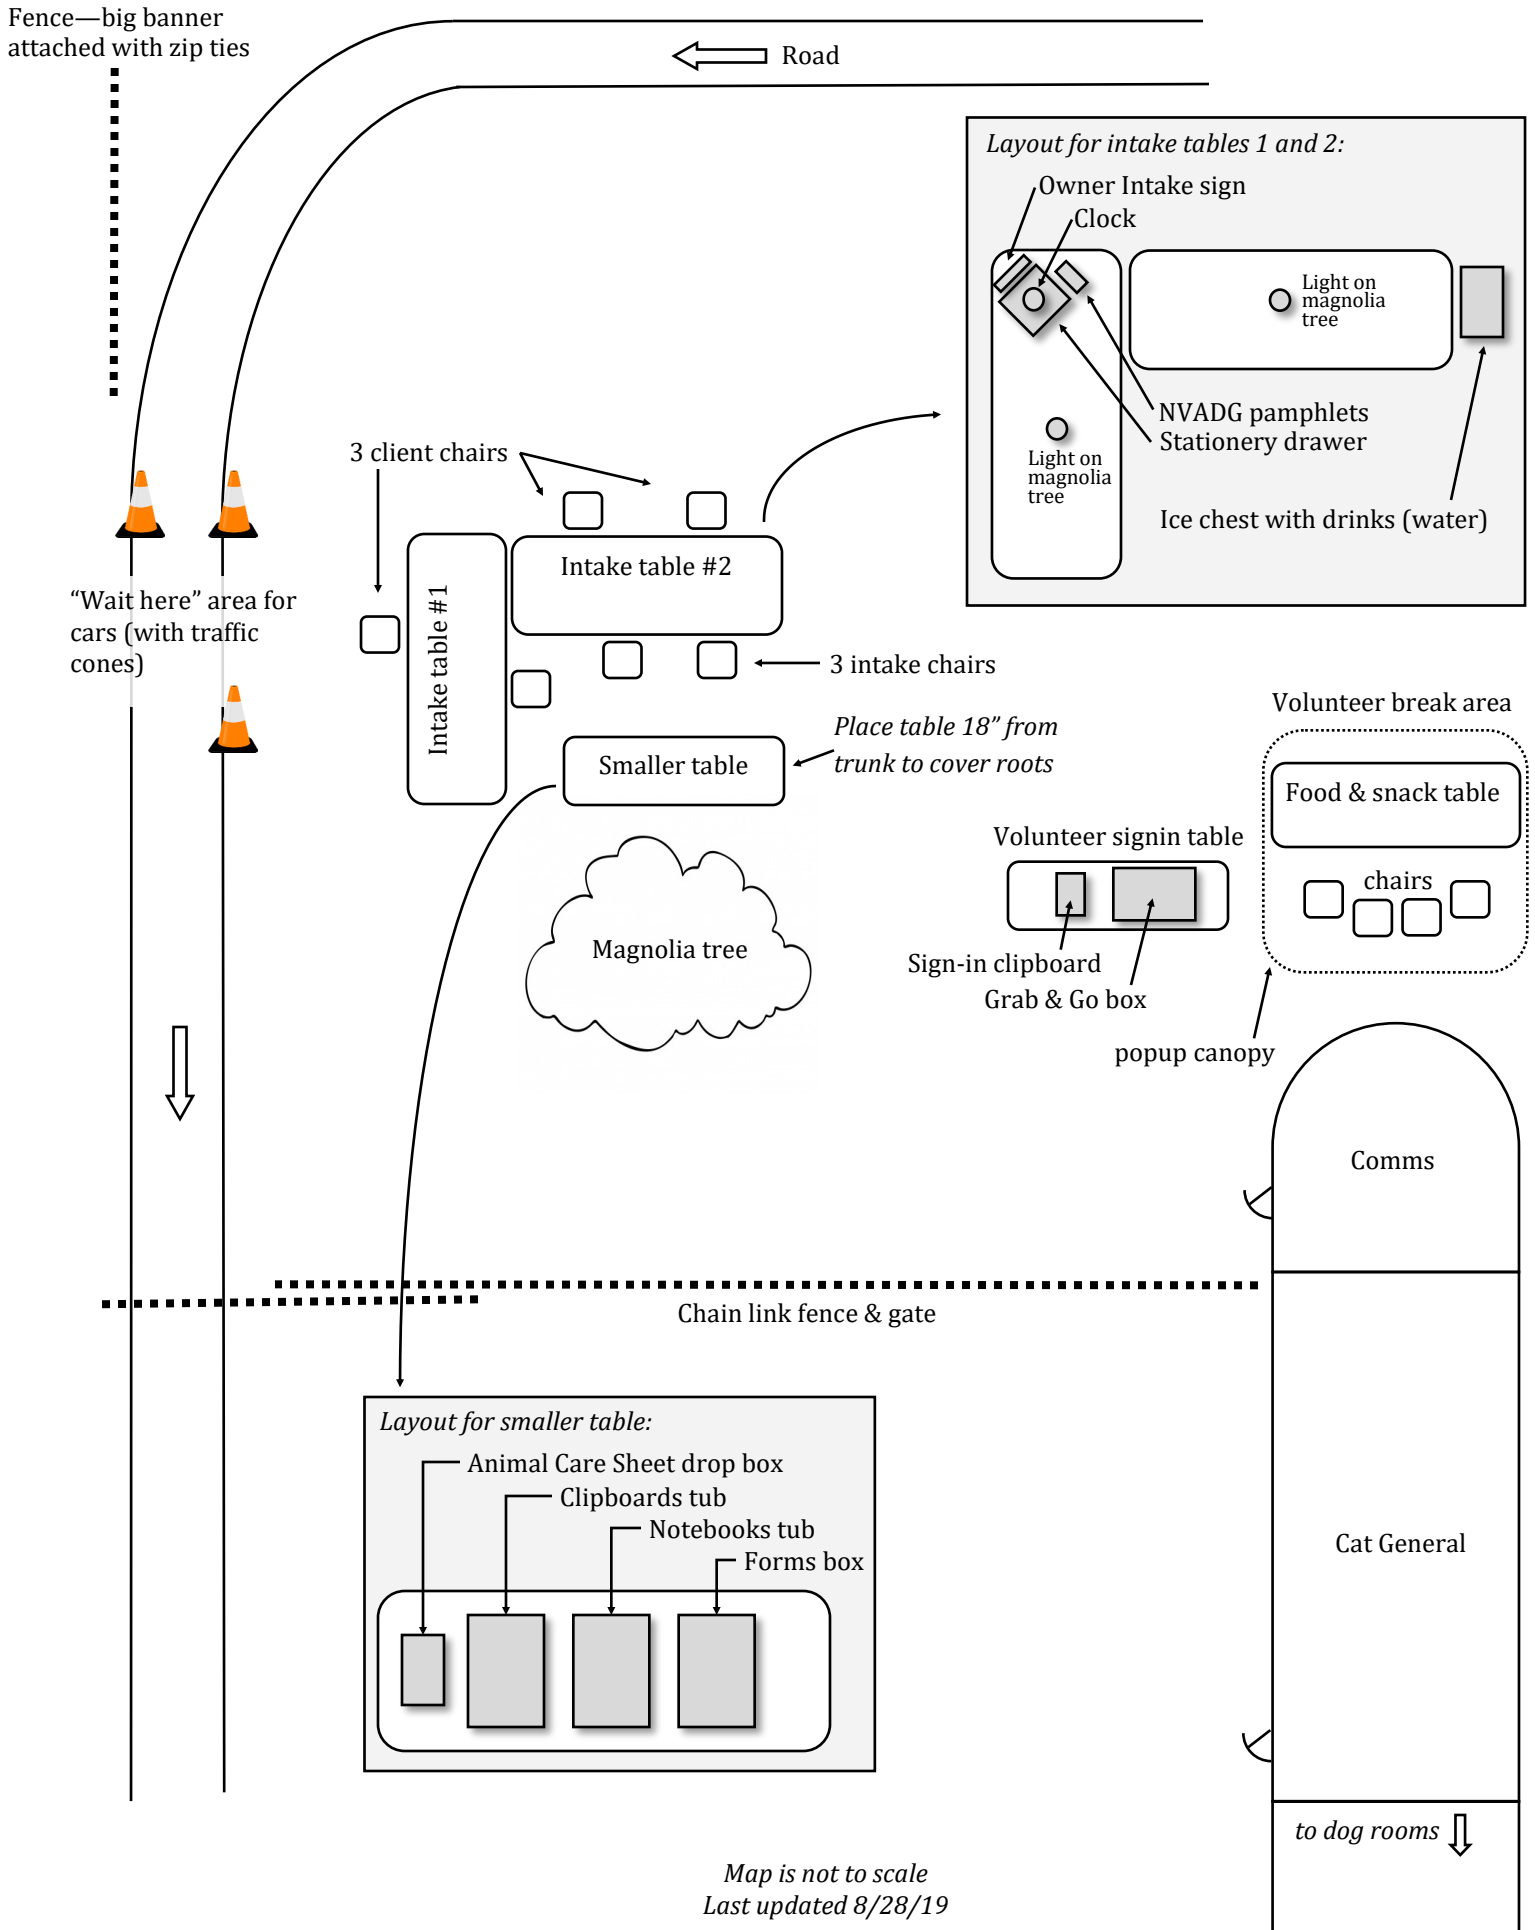

# Map of Intake Setup, Del Oro Shelter

Map is not to scale  
Last updated 8/28/19