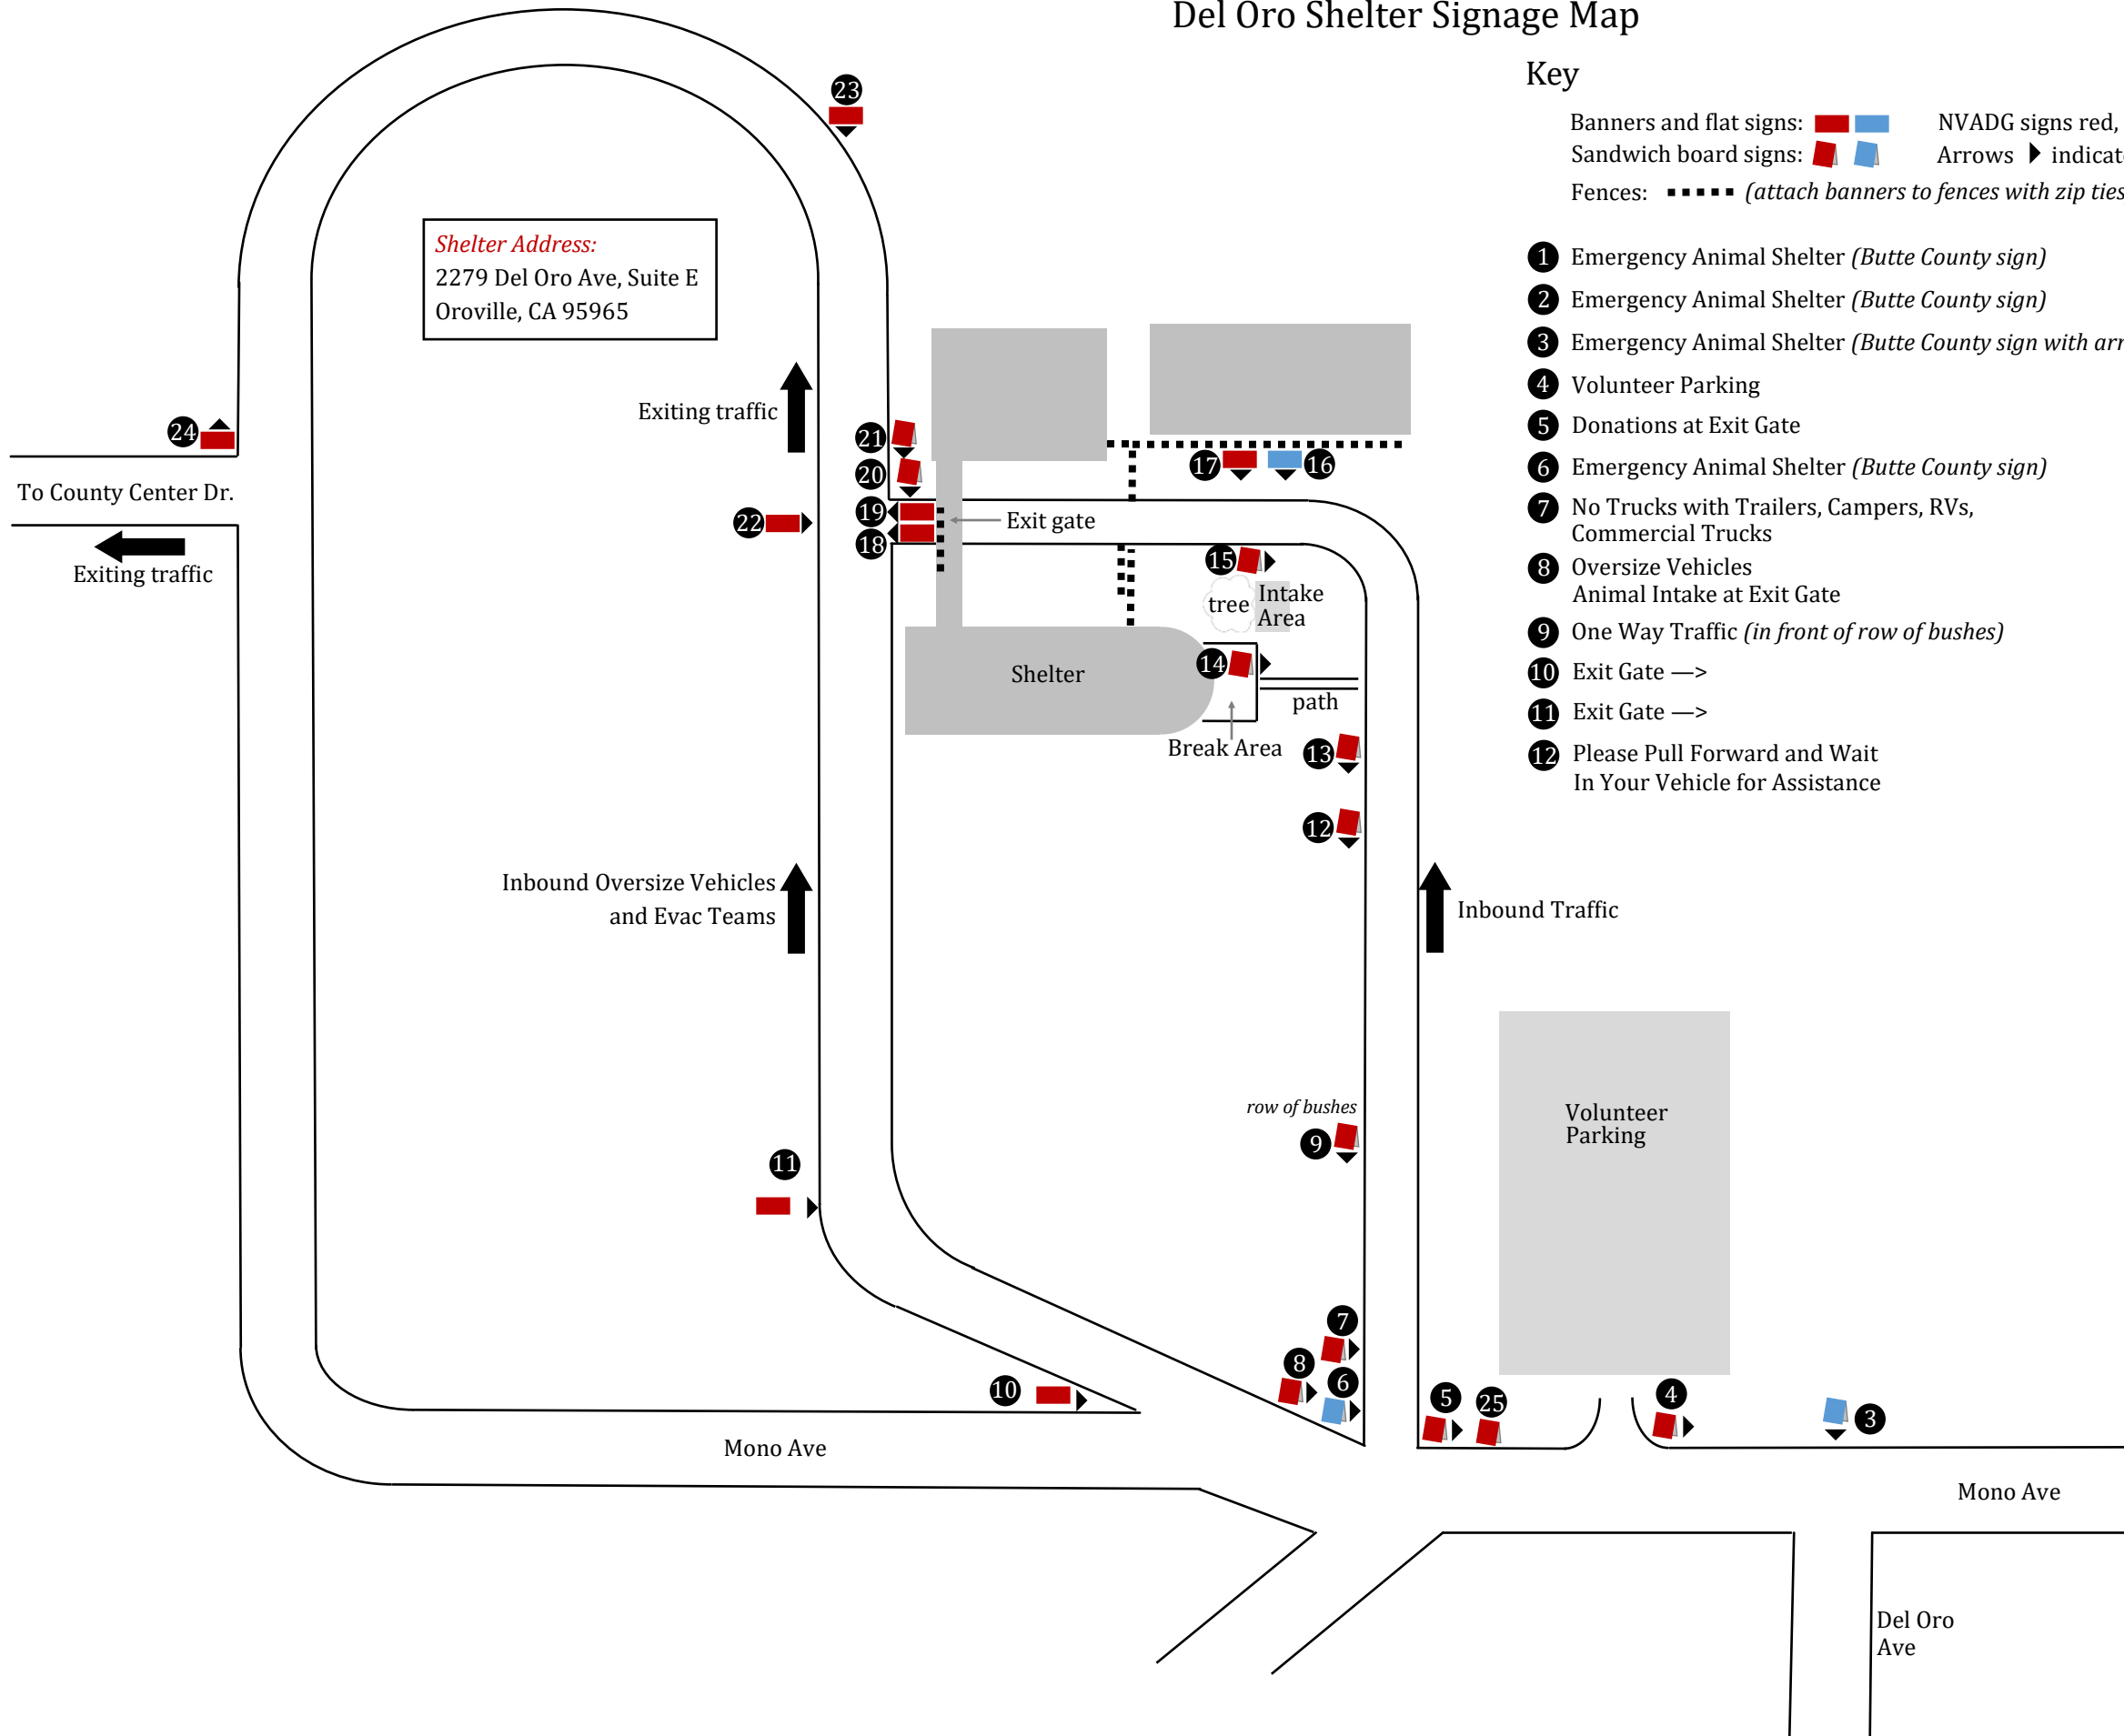

Del Oro Shelter Signage Map

Key

Banners and flat signs: ■ ■ NVADG signs red, Butte County signs blue
 Sandwich board signs: ▤ ▤ Arrows \blacktriangleright indicate direction signs should face
 Fences: (attach banners to fences with zip ties)

- 1 Emergency Animal Shelter (Butte County sign)
- 2 Emergency Animal Shelter (Butte County sign)
- 3 Emergency Animal Shelter (Butte County sign with arrows)
- 4 Volunteer Parking
- 5 Donations at Exit Gate
- 6 Emergency Animal Shelter (Butte County sign)
- 7 No Trucks with Trailers, Campers, RVs, Commercial Trucks
- 8 Oversize Vehicles Animal Intake at Exit Gate
- 9 One Way Traffic (in front of row of bushes)
- 10 Exit Gate \rightarrow
- 11 Exit Gate \rightarrow
- 12 Please Pull Forward and Wait In Your Vehicle for Assistance
- 13 Animal Pick Up Have Your Pink Paperwork and Identification Ready
- 14 Volunteer Sign In
- 15 Intake Animal Drop Off
- 16 Emergency Animal Shelter (Butte County banner)
- 17 North Valley Animal Disaster Group Shelter (banner)
- 18 Evac Teams (attach to fence)
- 19 Exit Gate (attach to fence)
- 20 Donations
- 21 Exit Only
- 22 Exit \rightarrow (attach to garbage dumpster fence)
- 23 Exit \leftarrow
- 24 Exit \rightarrow
- 25 We are **unable** to accept the following Avian: